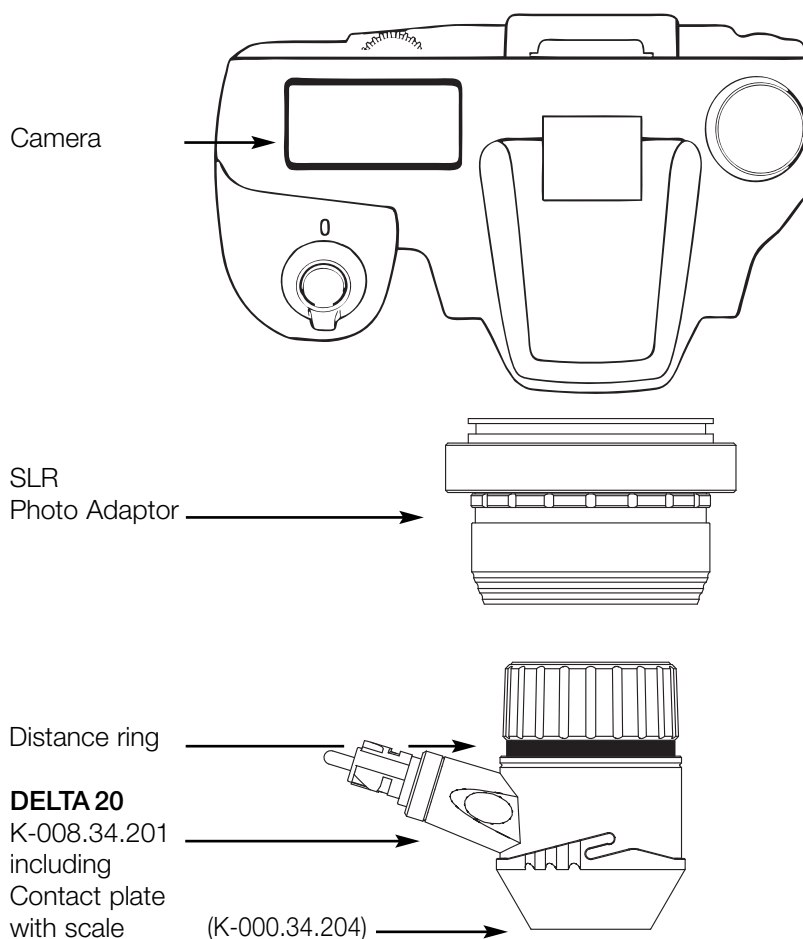

## Recommended Cameras for the "DELTA 20" using HEINE SLR Photo Adaptor

Manufacturer	Type	HEINE SLR Photo Adaptor
Canon	EOS 7D / 50D	K-000.34.185
	EOS 350 D*/400 D*	
	EOS 450 D / 500 D	
	EOS 550 D / 1000 D	
Nikon	D 40* / D 80*	K-000.34.186
	D 40X	
	D 60 / D 90	
	D 200 / D 300 S	
	D 700 / D 7000	
	D 3000 / D 5000	
Olympus	E-450 / E-510	K-000.34.187
	E-520 / E-620	

## Camera setup for SLR-Adaptor

### Canon

- ISO: 400
- Program: Tv
- Exposure: 1/40s
- White balance: manual